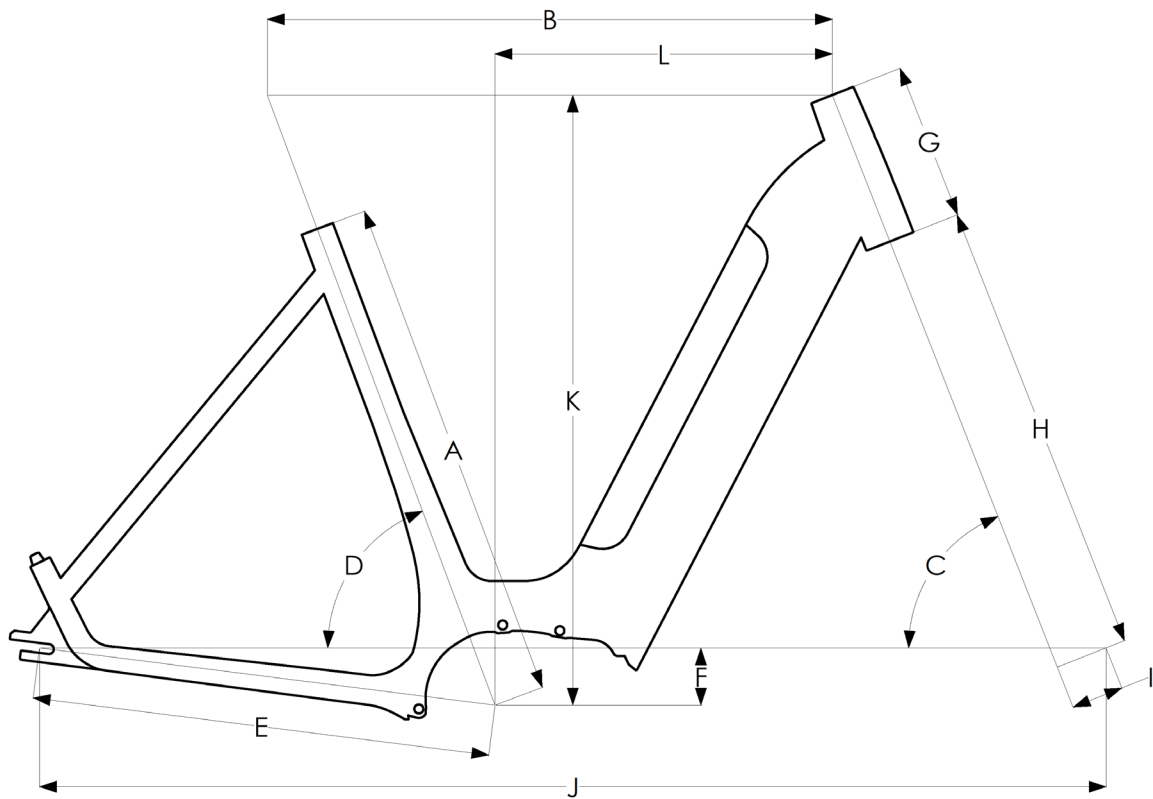

Gazelle Arroyo Geometry

Frame	Size	Standover (mm)
Arroyo Elite C8 low-step	S (46)	436
Arroyo Elite C8 low-step	M (53)	436
Arroyo Elite C8 low-step	L (57)	436

Arroyo Elite C8 HMB			
Frame size	S (46)	M (53)	L (57)
A Size (mm)	460	530	570
B Effective top tube length (mm)	571	593	605
C Head tube angle (°)	68.5	68.5	68.5
D Effective seat tube angle (°)	69.5	69.5	69.5
E Chain stay length (mm)	482	482	482
F BB Drop (mm)	60	60	60
G Head tube length (mm)	145	165	165
H Fork length (mm)	475	475	475
I Fork offset (mm)	55	55	55
J Wheelbase (mm)	1097	1120	1131
K Stack (mm)	621	640	640
L Reach (mm)	339	354	366